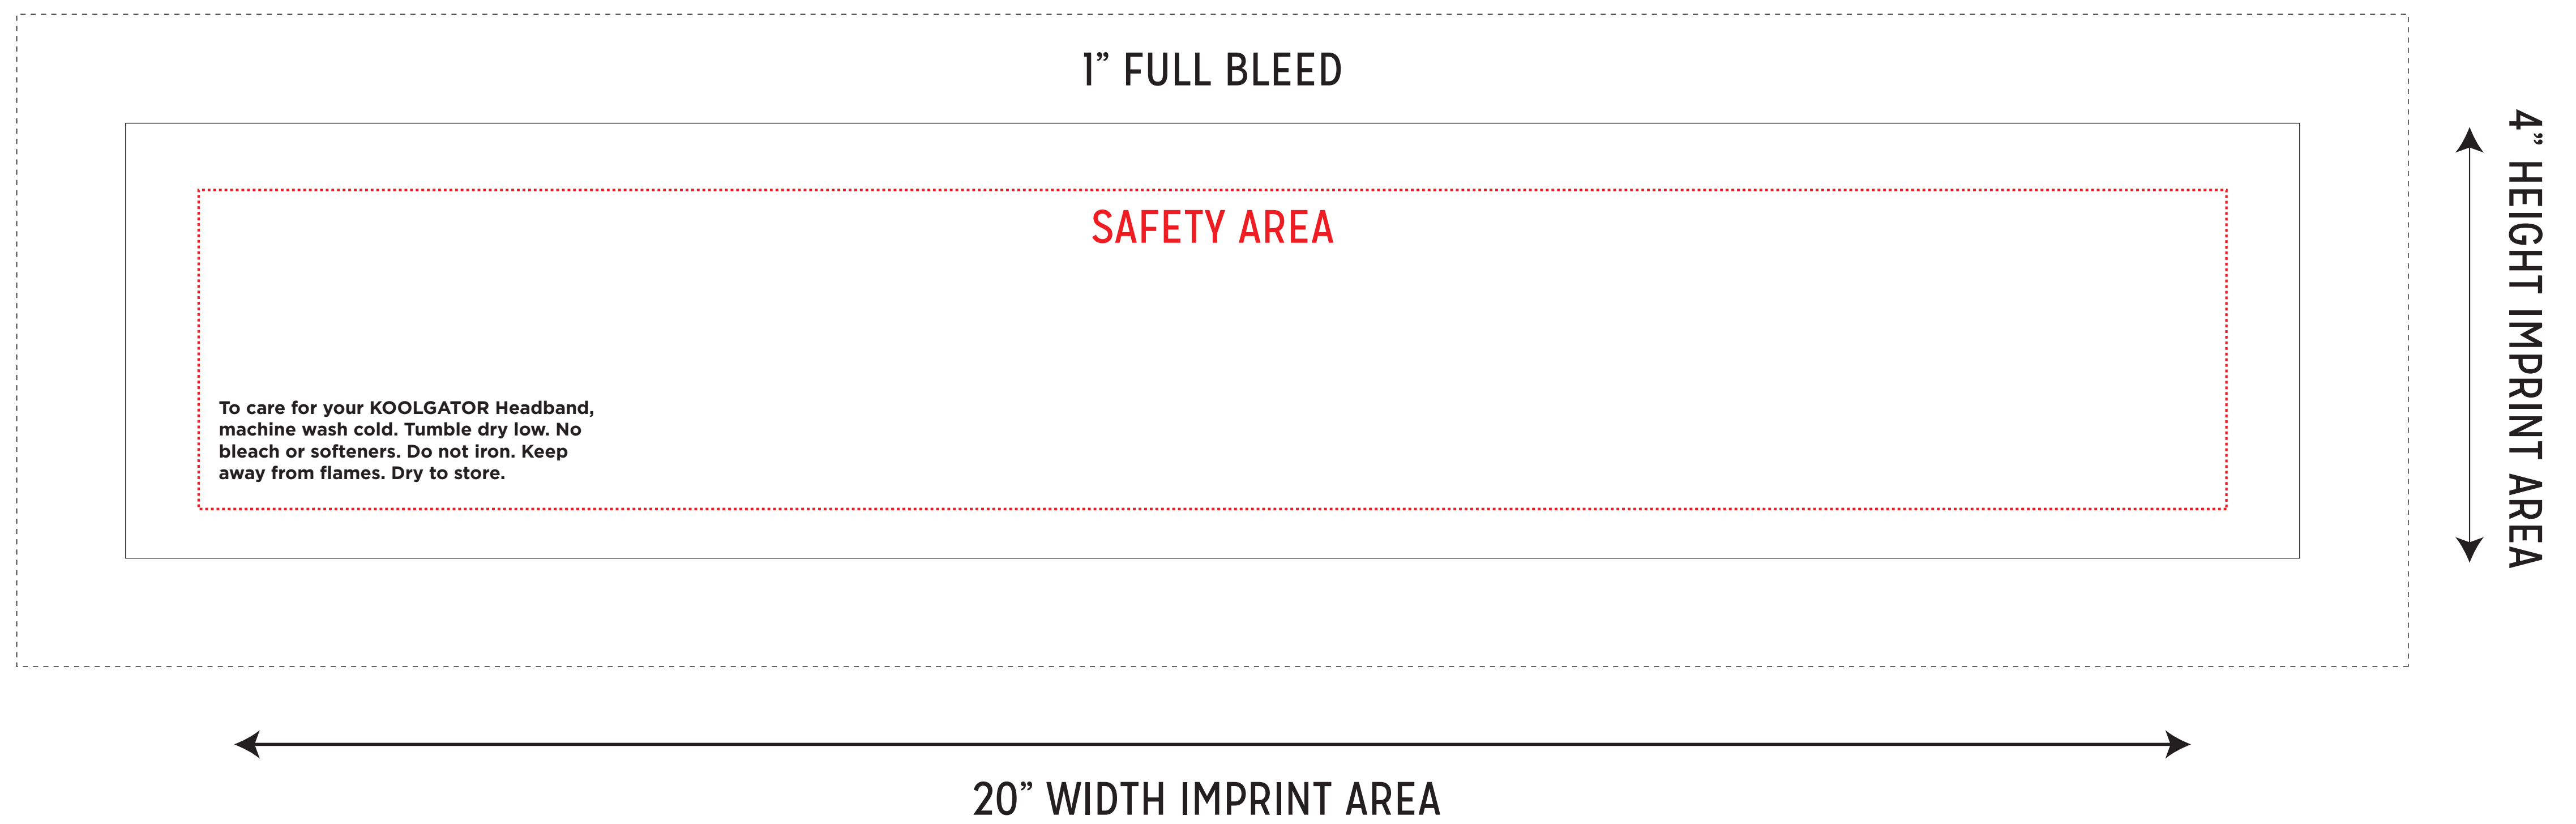

Your custom designed KOOLGATOR **Headband - Wide Full - Economy** will be dye sublimated onto an all white polyester fabric using a digital printer. Please provide your artwork in Adobe Illustrator software, compatible with CC or below. **Provide PMS colors for all colors used.** Convert all fonts to paths. Photographs must be embedded in the AI file. Embedded images should be JPEG or PSD files and have a resolution of 300dpi. The dye sublimation process produces dot gain so small or reversed elements may become illegible. Printing on fabric will not provide the same clarity or exact colors as seen on your color proof. PMS colors will be matched as closely as possible, however some color variation is normal.

The approximate finished size of the **Headband -Wide Full - Economy** is 10" wide x 4" high on each side. Full bleeds will require an additional 1" of artwork on all sides of the 20" x 4" image. .5" from the top and bottom will be folded to create the hemmed edges.

Directions can be moved or removed. The text color can also be changed.